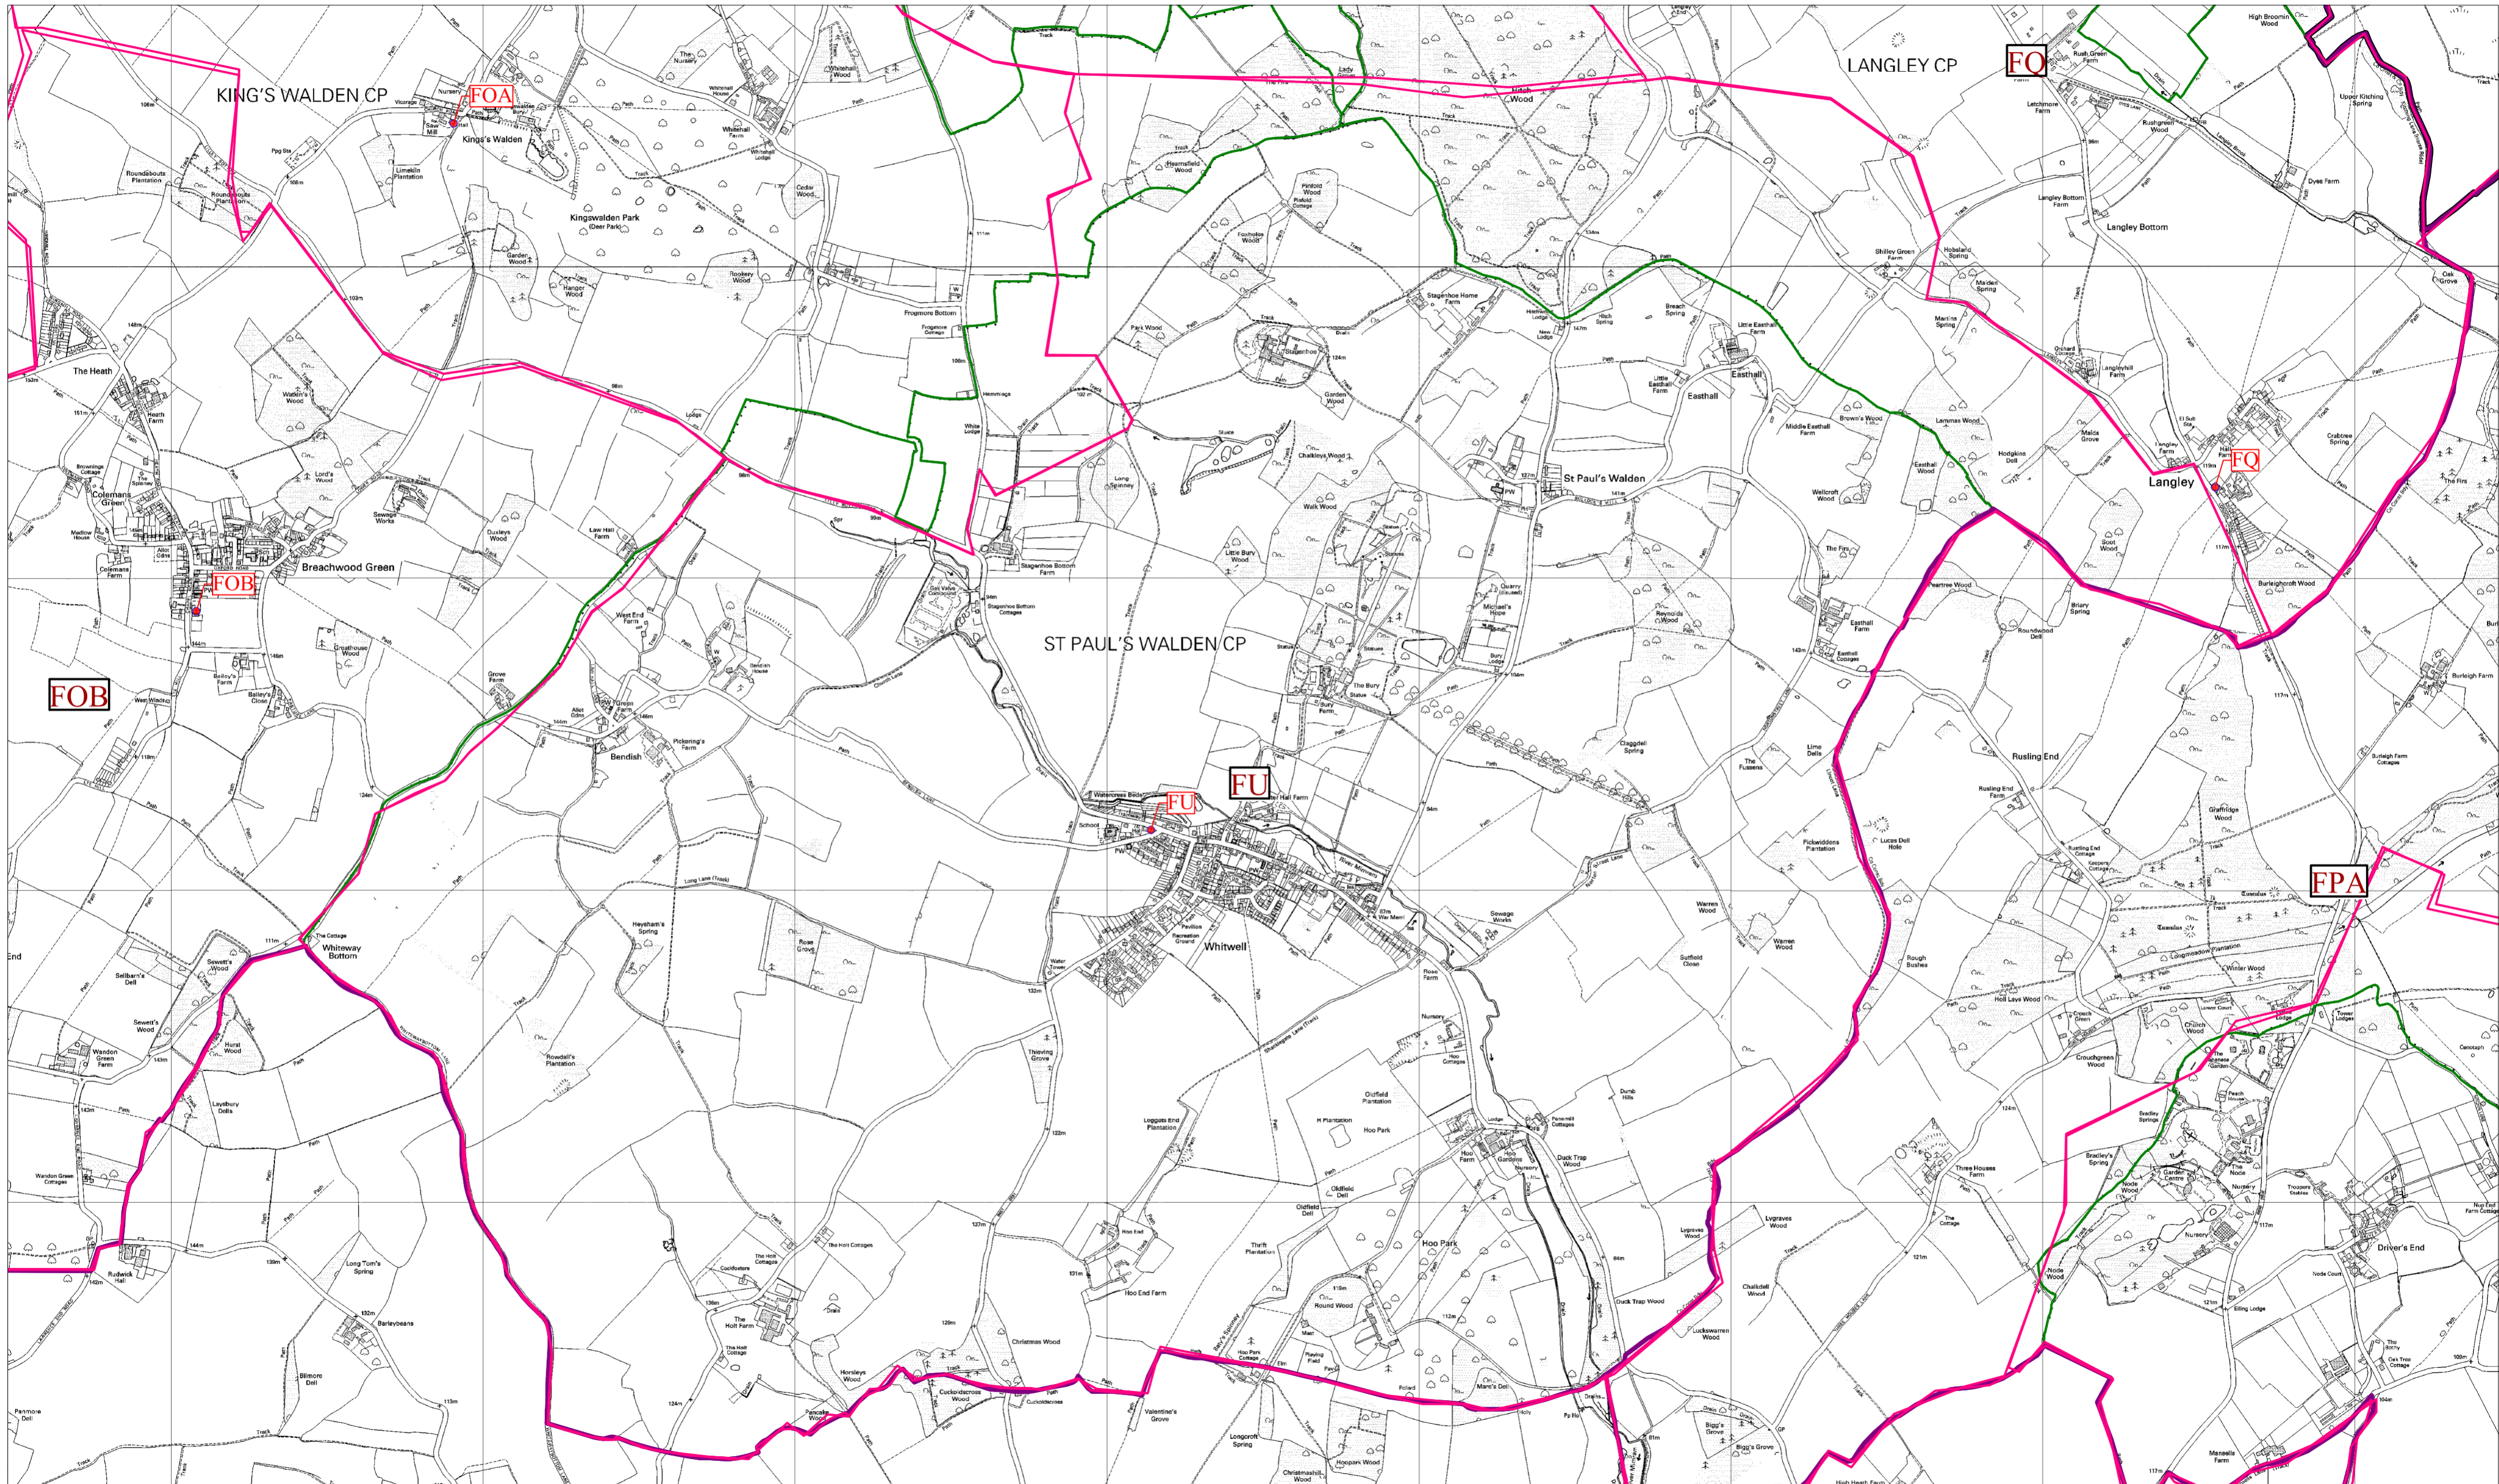

Polling Area - FU -Whitwell

Scale: 1:?
Date: 23:10:13